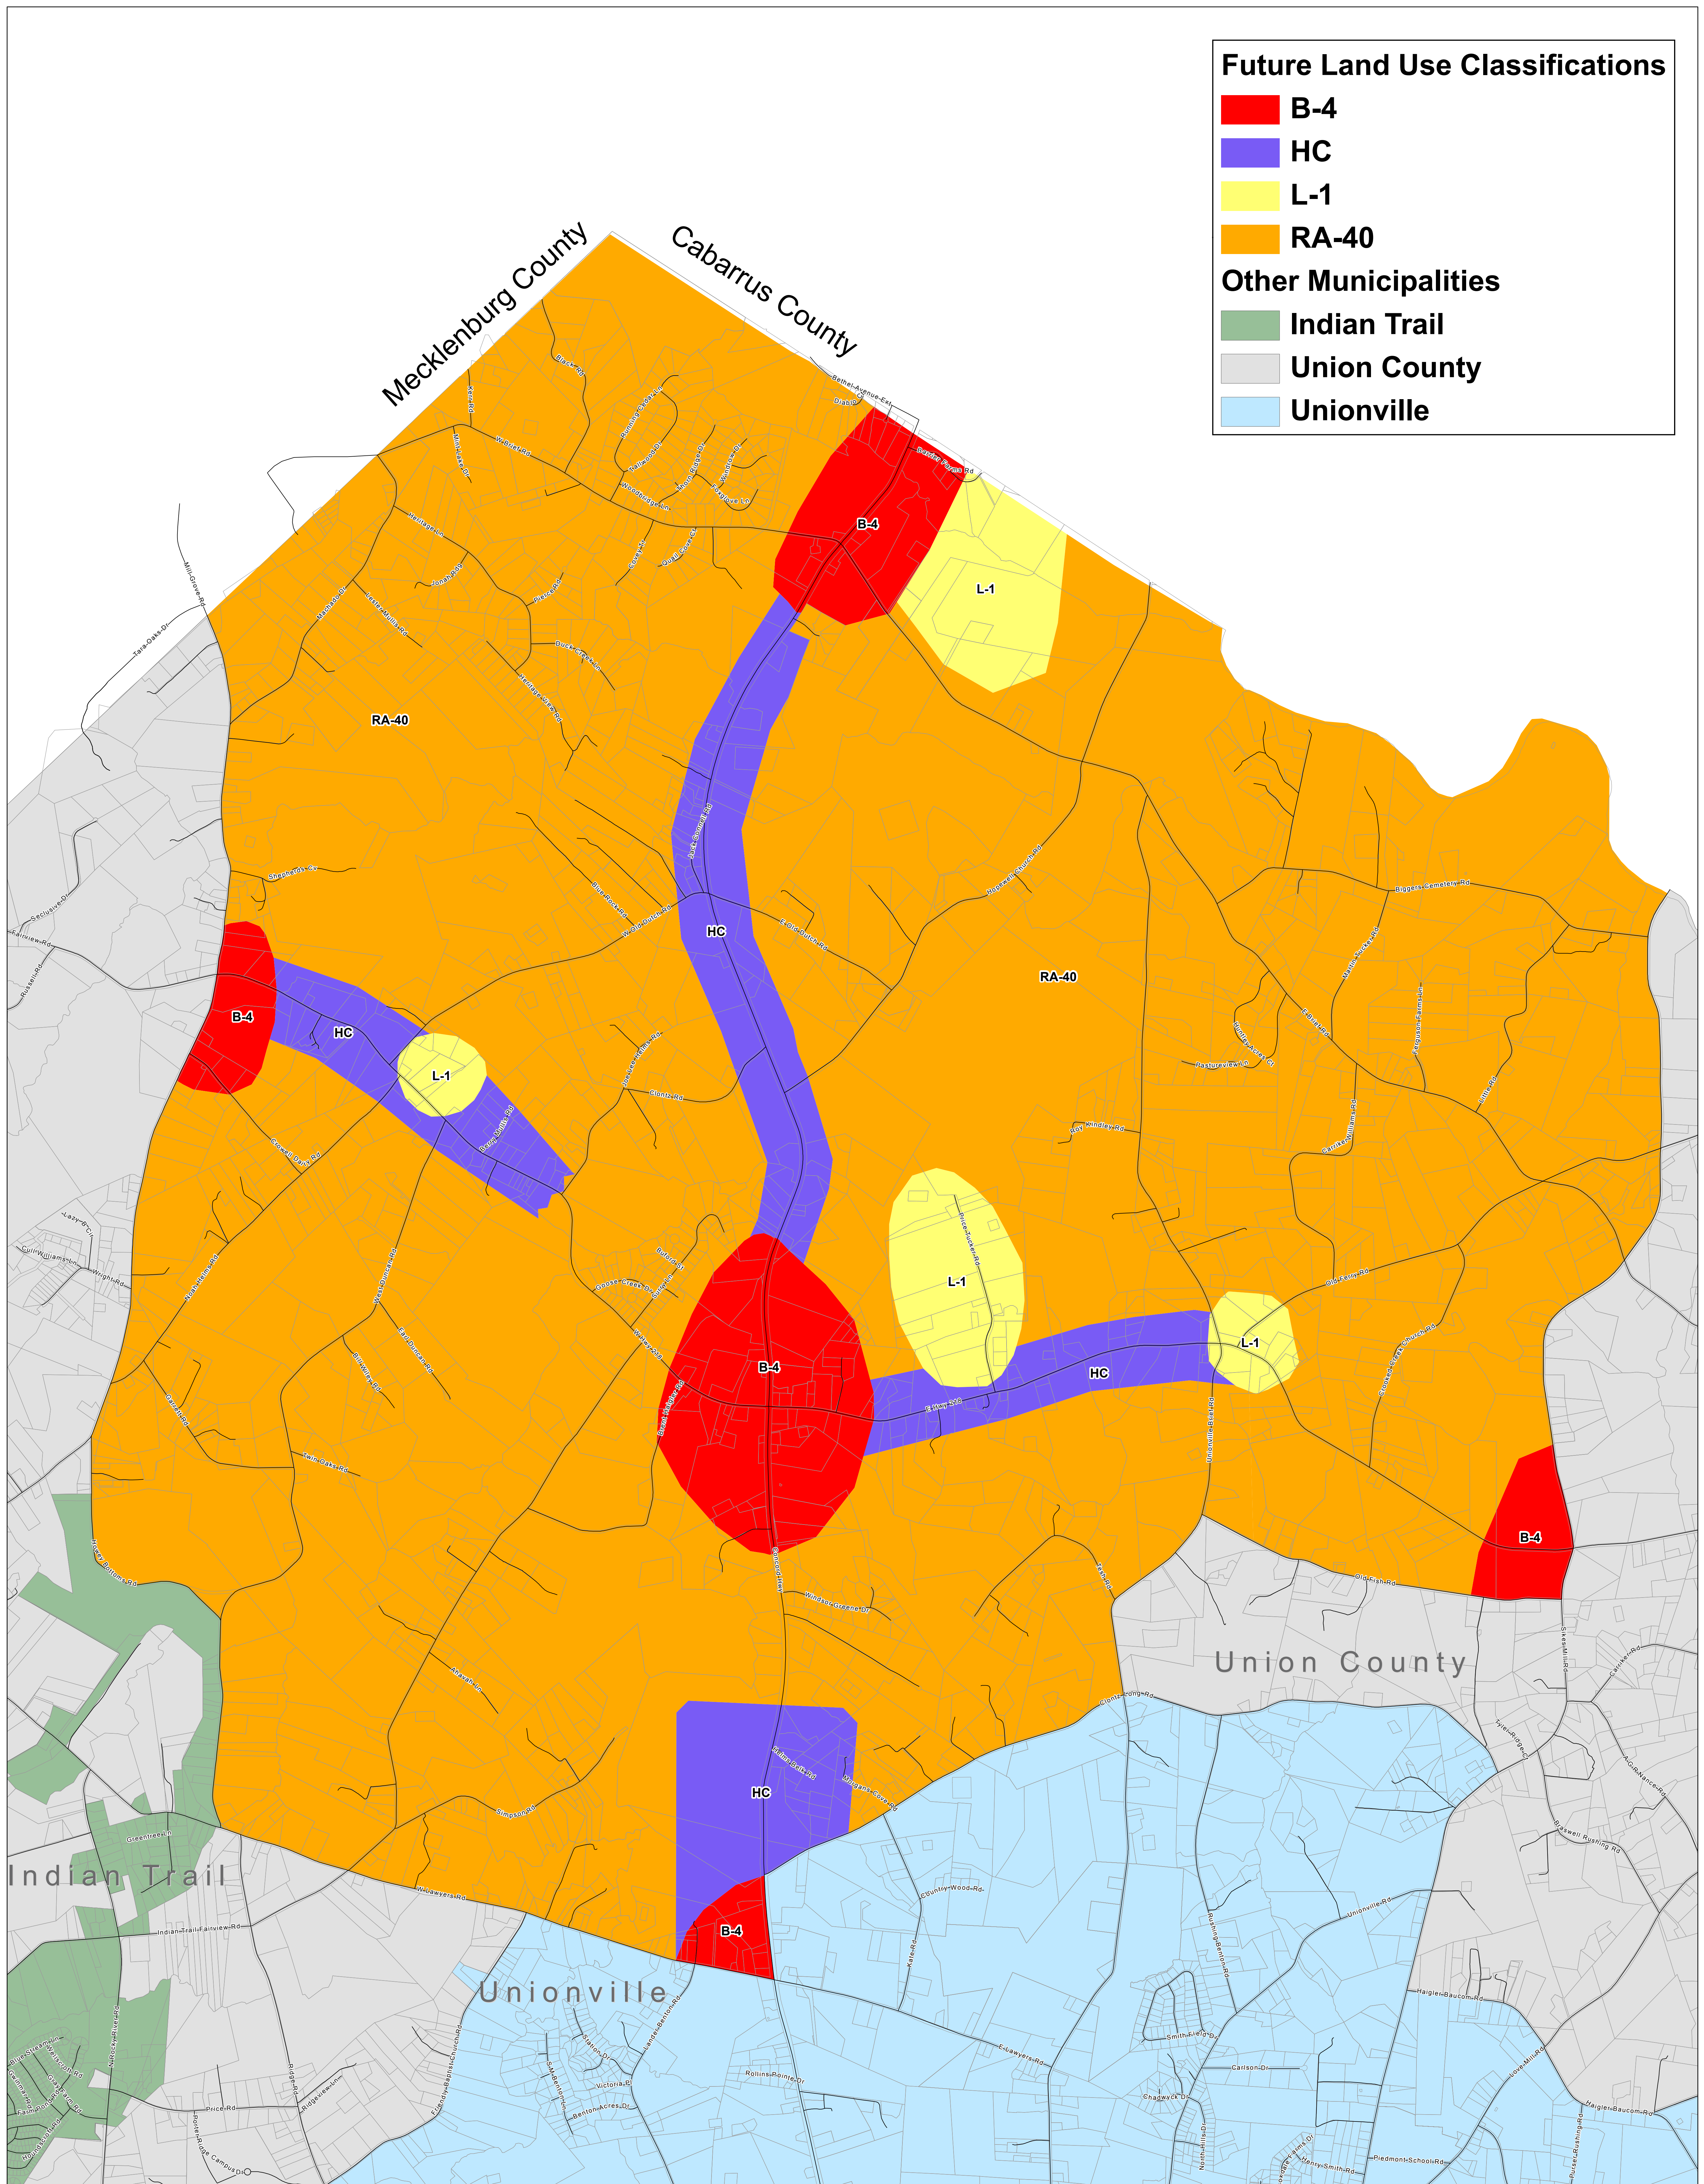

Town of Fairview - Land Use Plan

Future Land Use Classifications

B-4

HC

L-1

RA-40

Other Municipalities

Indian Trail

Union County

Unionville

1 inch = 1,250 feet

This map was created on 9/2/2014 by Union County GIS.
Revised and Adopted - September 2014